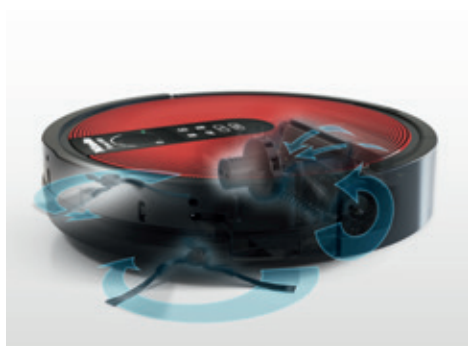

Miele

Scout RX1 Red

Vacuuming has never been so intelligent.

Scout RX1 Red – setting new standards

The Scout RX1 Red by Miele is setting new standards in efficiency and thoroughness, advancing in more than just color. With Smart Navigation, Miele secures a leading edge in terms of quality. A unique combination of a ceiling camera, gyro sensor, electronics and software navigates the Scout precisely and reliably like no other. With the addition of three new features to the Scout's Triple Cleaning System, there is 34% improved dust pick-up performance. Ideal for all types of flooring, the Scout can easily transition from carpet to smooth surfaces and navigate over thresholds.

Improved Triple Cleaning System

for 34% more dust pick-up

The Scout is equipped with two front brushes made from extra-long fiber material that rotate to collect dirt and debris from floors. An effective turbo brush and high-efficiency suction system collect dirt into a 22 oz. dustbin.

- **NEW: Side brush dust strippers**
to ensure the two front side brushes maintain ultimate cleanliness while sweeping the floor.
- **NEW: Chevron style brush roll**
for a more comprehensive clean across all flooring types.
- **NEW: Sealing lip**
prevents dust from passing underneath the unit.

Unique features

Smart Navigation

The Scout uses Smart Navigation to detect its current position — enabling thorough cleaning of all areas. Features a Gyro sensor for consistent path cleaning, a Furniture protection system with 7 anti-collision sensors and Stair detector sensors.