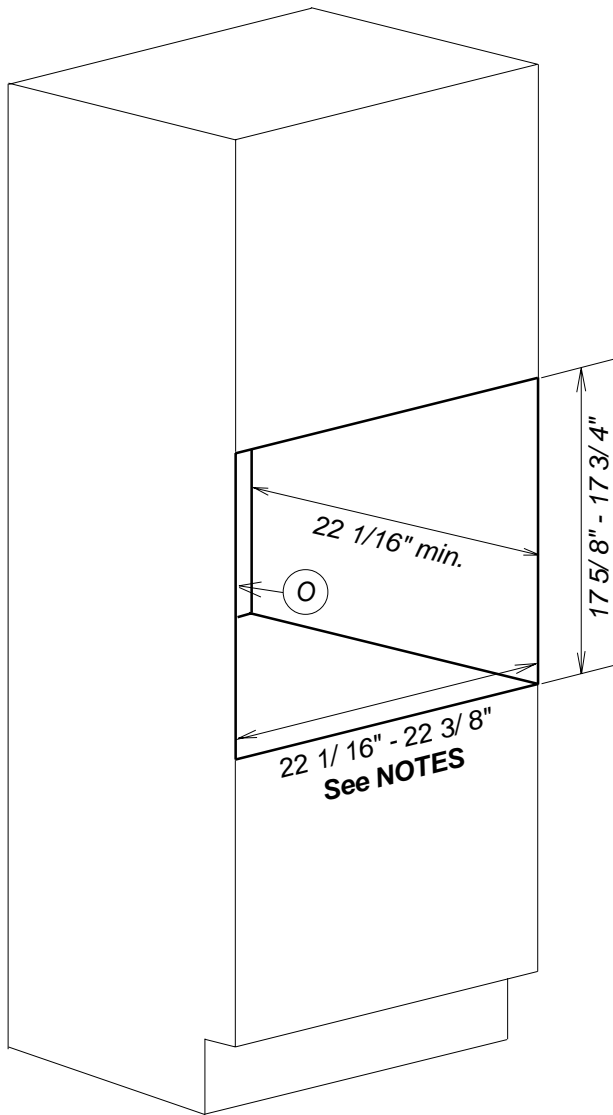

Product and Cut-out Dimensions

Built-in Coffee System

CVA4070 / CVA4075

Location Codes	
E -	5 foot - 120 Volt - 15 Amp 3-wire molded plug connects left upper rear.
O -	Standard NEMA 5-15 outlet. Location must be accessible.
Notes	
<ul style="list-style-type: none"> Width with optional EBA Trim Kits: EBA4470 26" - 26 1/4" EBA4476 28 3/8" - 28 1/2" All installations must be done in accordance with local codes. 	

NOTE: Drawing is not to scale.
SPECIFICATION SHEETS 150306

Product and Cut-out Dimensions

Built-in Coffee System

CVA 407X over H4XXX Oven

Location Codes	
E -	5 foot - 120 Volt - 15 Amp 3-wire molded plug connects left upper rear.
O -	Standard NEMA 5-15 outlet. Location must be accessible.
Notes	
<ul style="list-style-type: none"> Width with optional EBA Trim Kits: EBA4470 26" - 26 1/4" EBA4476 28 3/8" - 28 1/2" All installations must be done in accordance with local codes. 	

NOTE: Drawing is not to scale.
SPECIFICATION SHEETS 150306