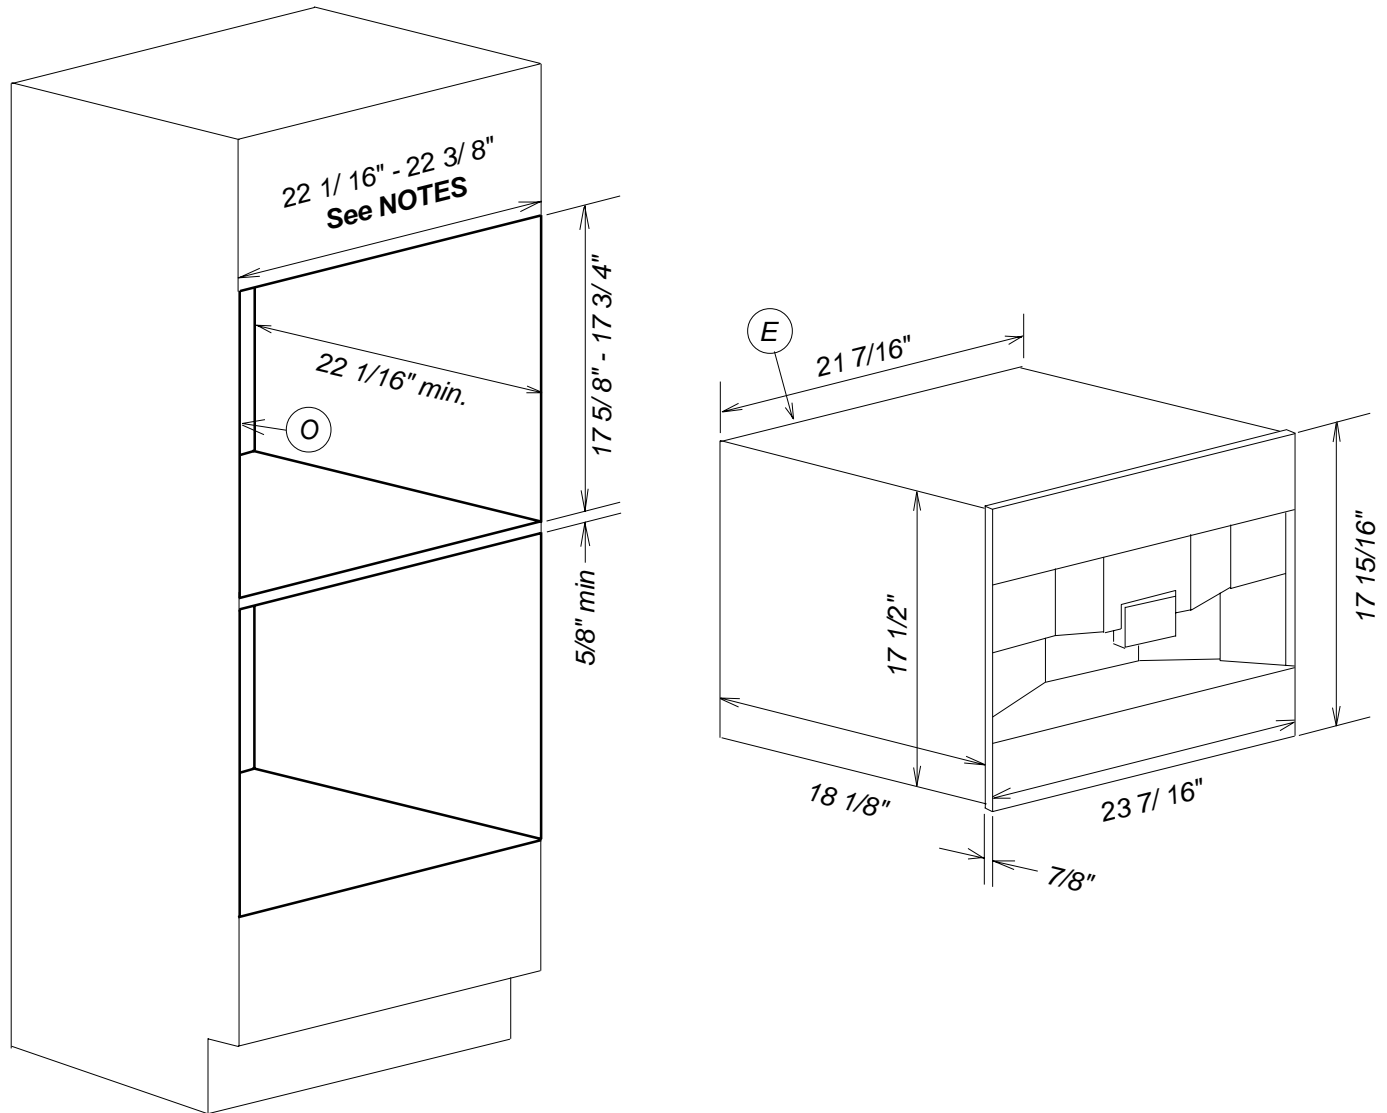

Product and Cut-out Dimensions

Built-in Coffee System

CVA4070 / CVA4075

Location Codes	
E -	5 foot - 120 Volt - 15 Amp 3-wire molded plug connects left upper rear.
O -	Standard NEMA 5-15 outlet. Location must be accessible.
Notes	
<ul style="list-style-type: none"> Width with optional EBA Trim Kits: EBA4470 26" - 26 1/4" EBA4476 28 3/8" - 28 1/2" All installations must be done in accordance with local codes. 	

NOTE: Drawing is not to scale.
SPECIFICATION SHEETS 150306

Product and Cut-out Dimensions

Built-in Coffee System

CVA 407X over H4XXX Oven

Location Codes	
E -	5 foot - 120 Volt - 15 Amp 3-wire molded plug connects left upper rear.
O -	Standard NEMA 5-15 outlet. Location must be accessible.
Notes	
<ul style="list-style-type: none"> Width with optional EBA Trim Kits: EBA4470 26" - 26 1/4" EBA4476 28 3/8" - 28 1/2" All installations must be done in accordance with local codes. 	

NOTE: Drawing is not to scale.
SPECIFICATION SHEETS 150306