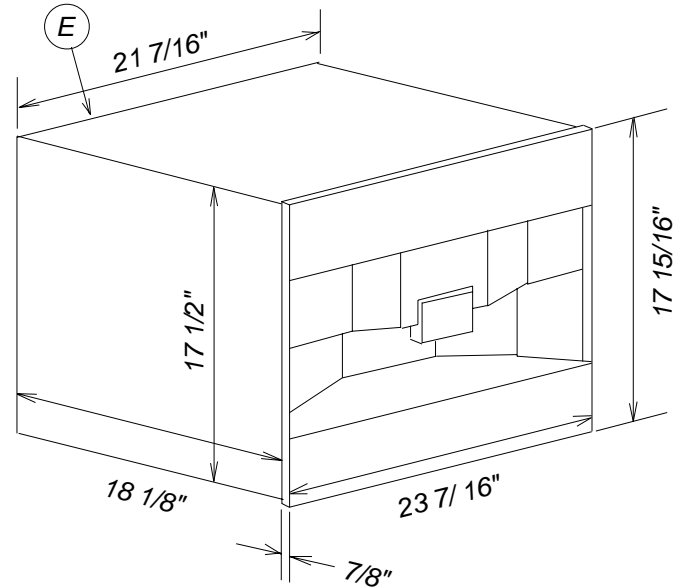

Product and Cut-out Dimensions

Built-in Coffee System

CVA4070 / CVA4075

Location Codes	
E -	5 foot - 120 Volt - 15 Amp 3-wire molded plug connects left upper rear.
O -	Standard NEMA 5-15 outlet. Location must be accessible.
Notes	
<ul style="list-style-type: none"> Width with optional EBA Trim Kits: EBA4470 26" - 26 1/4" EBA4476 28 3/8" - 28 1/2" All installations must be done in accordance with local codes. 	

NOTE: Drawing is not to scale.
SPECIFICATION SHEETS 150306

Product and Cut-out Dimensions

Built-in Coffee System

CVA 407X over H4XXX Oven

Location Codes	
E -	5 foot - 120 Volt - 15 Amp 3-wire molded plug connects left upper rear.
O -	Standard NEMA 5-15 outlet. Location must be accessible.
Notes	
<ul style="list-style-type: none"> Width with optional EBA Trim Kits: EBA4470 26" - 26 1/4" EBA4476 28 3/8" - 28 1/2" All installations must be done in accordance with local codes. 	

NOTE: Drawing is not to scale.
SPECIFICATION SHEETS 150306