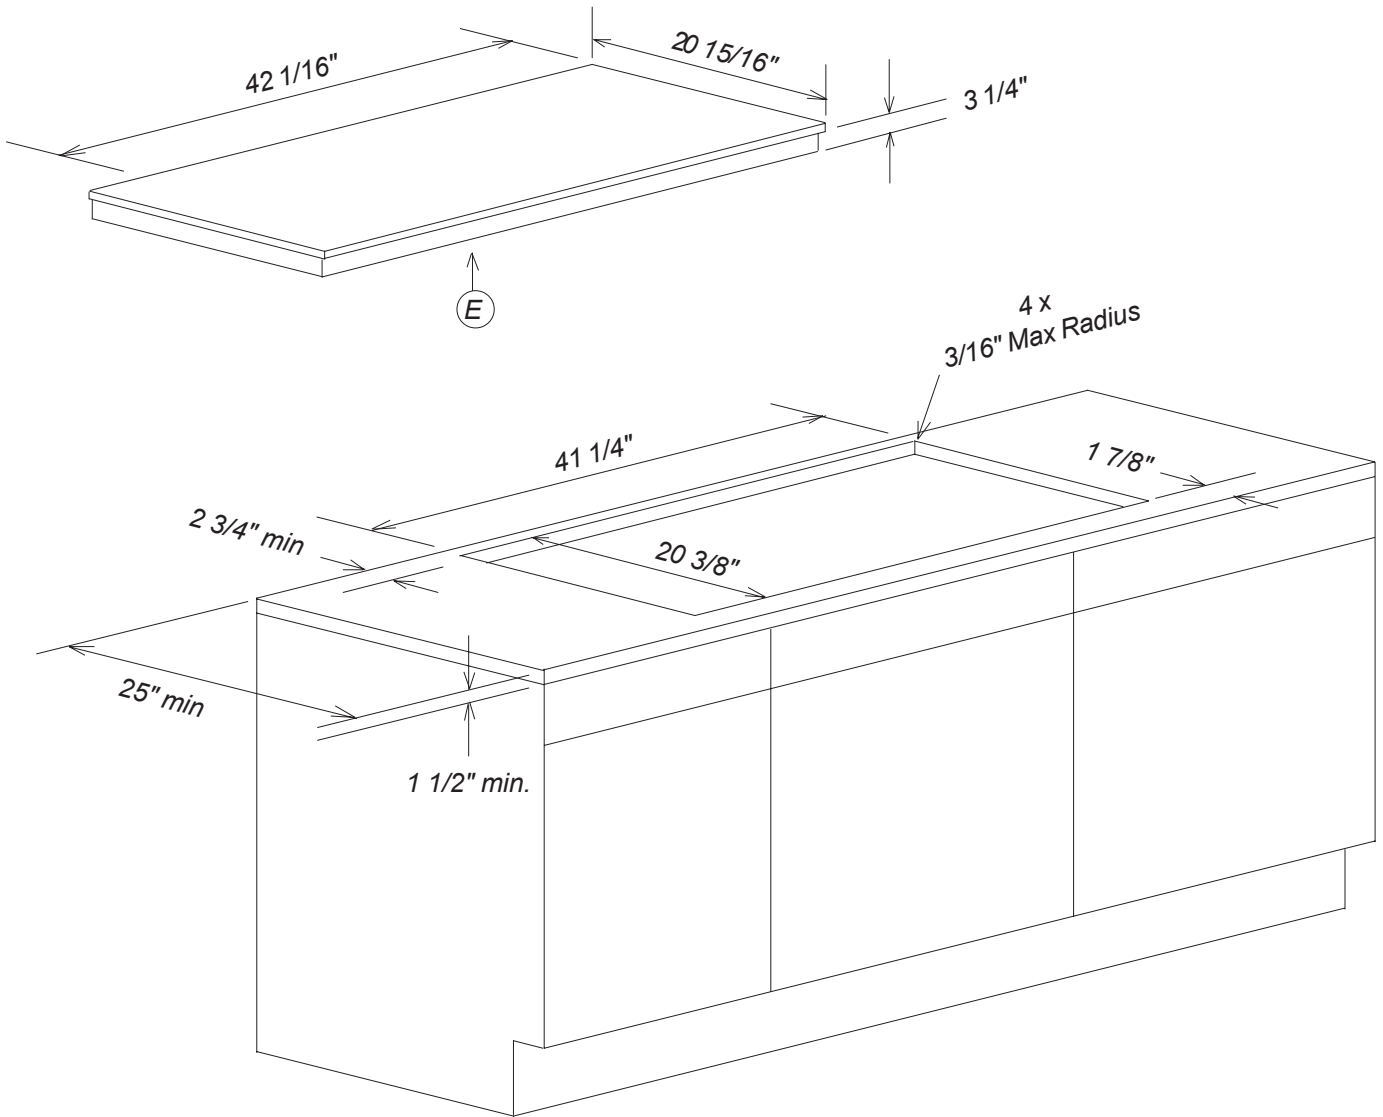

Product and Cut-out Dimensions

Touch Control Electric Cooktop

KM452

Location Codes

*E - 6 foot -208 Volt or 240 Volt - 50 Amp
3-wire power supply connects rear
center bottom.*

Notes

- All installations must be done in accordance with local codes.

NOTE: Drawing is not to scale.
SPECIFICATION SHEETS 010802