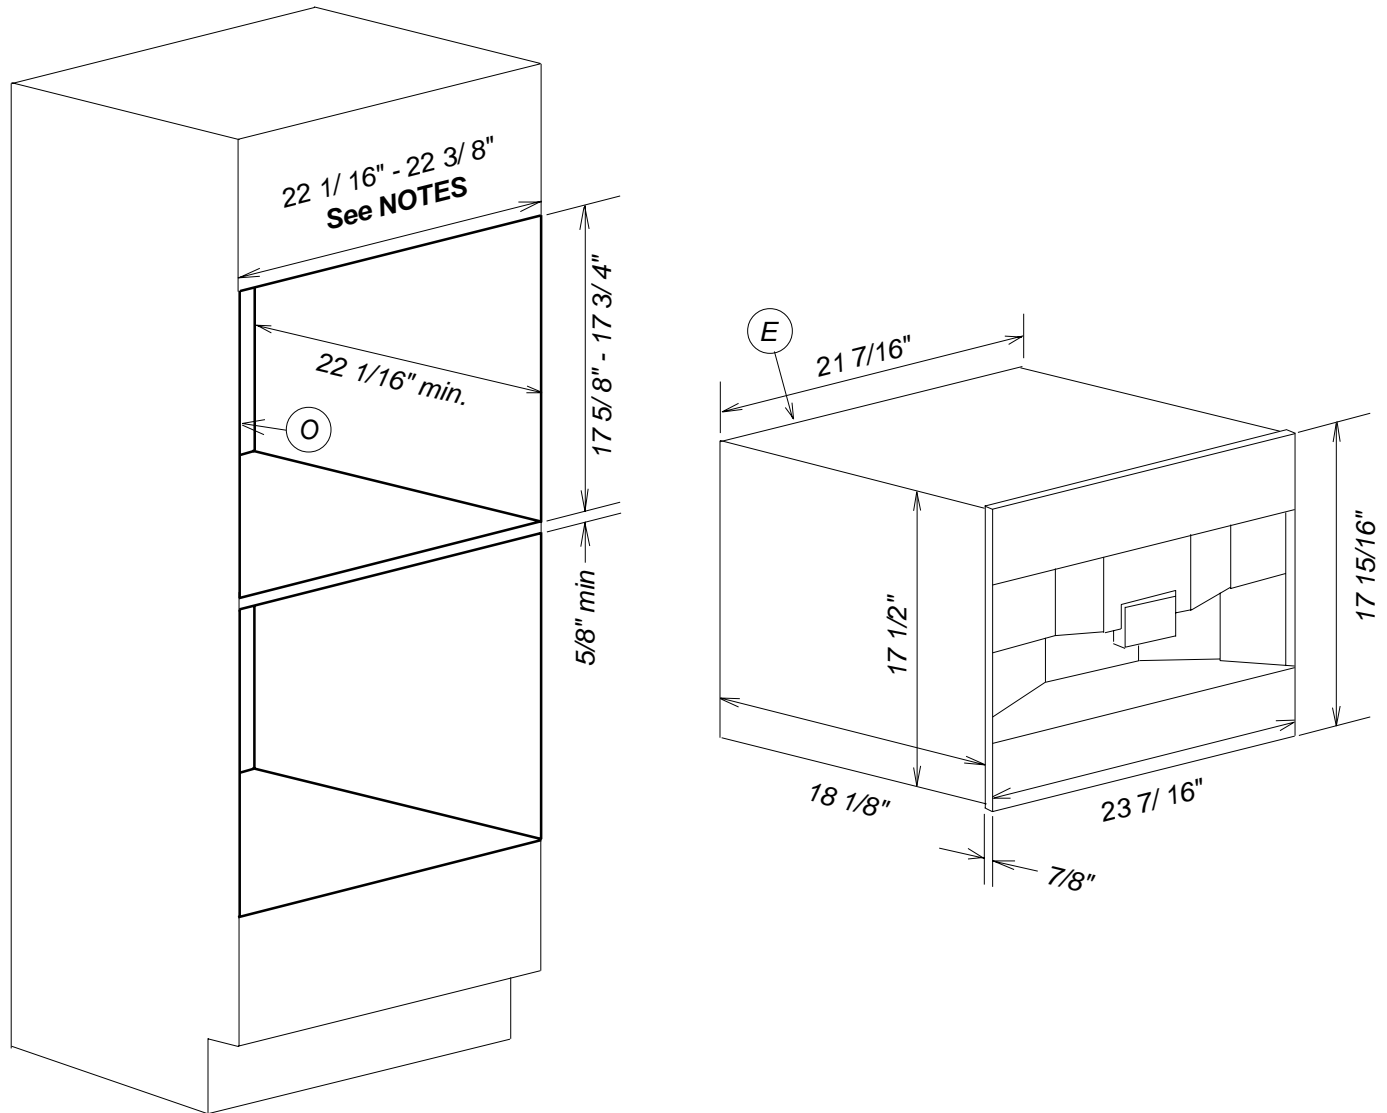

Product and Cut-out Dimensions

Built-in Coffee System

CVA4070

Location Codes	
E -	5 foot - 120 Volt - 15 Amp 3-wire molded plug connects left upper rear.
O -	Standard NEMA 5-15 outlet. Location must be accessible.
Notes	
<ul style="list-style-type: none"> Width with optional EBA Trim Kits: EBA4470 26" - 26 1/4" EBA4476 28 3/8" - 28 1/2" All installations must be done in accordance with local codes. 	

NOTE: Drawing is not to scale.
SPECIFICATION SHEETS 150306

Product and Cut-out Dimensions

Built-in Coffee System

CVA 4070 over H4XXX Oven

Location Codes	
E -	5 foot - 120 Volt - 15 Amp 3-wire molded plug connects left upper rear.
O -	Standard NEMA 5-15 outlet. Location must be accessible.
Notes	
<ul style="list-style-type: none"> Width with optional EBA Trim Kits: EBA4470 26" - 26 1/4" EBA4476 28 3/8" - 28 1/2" All installations must be done in accordance with local codes. 	

NOTE: Drawing is not to scale.
SPECIFICATION SHEETS 150306