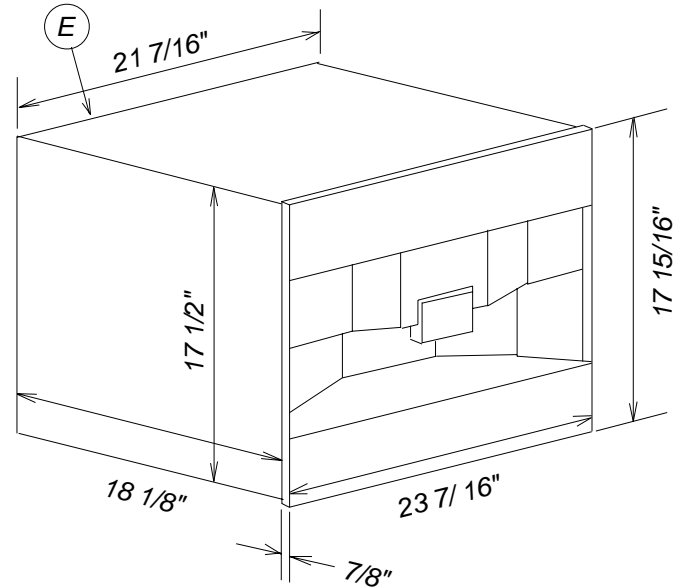

Product and Cut-out Dimensions

Built-in Coffee System

CVA4070

Location Codes	
E -	5 foot - 120 Volt - 15 Amp 3-wire molded plug connects left upper rear.
O -	Standard NEMA 5-15 outlet. Location must be accessible.
Notes	
<ul style="list-style-type: none"> Width with optional EBA Trim Kits: EBA4470 26" - 26 1/4" EBA4476 28 3/8" - 28 1/2" All installations must be done in accordance with local codes. 	

NOTE: Drawing is not to scale.
SPECIFICATION SHEETS 150306

Product and Cut-out Dimensions

Built-in Coffee System

CVA 4070 over H4XXX Oven

Location Codes	
E -	5 foot - 120 Volt - 15 Amp 3-wire molded plug connects left upper rear.
O -	Standard NEMA 5-15 outlet. Location must be accessible.
Notes	
<ul style="list-style-type: none"> Width with optional EBA Trim Kits: EBA4470 26" - 26 1/4" EBA4476 28 3/8" - 28 1/2" All installations must be done in accordance with local codes. 	

NOTE: Drawing is not to scale.
SPECIFICATION SHEETS 150306