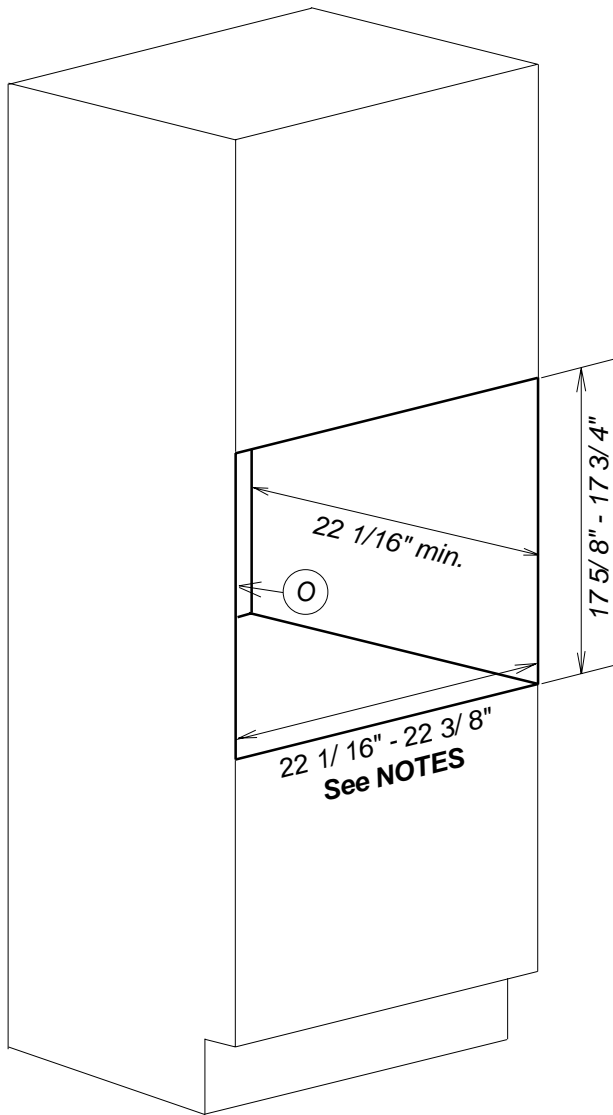

Product and Cut-out Dimensions

Built-in Coffee System

CVA4070

Location Codes	
E -	5 foot - 120 Volt - 15 Amp 3-wire molded plug connects left upper rear.
O -	Standard NEMA 5-15 outlet. Location must be accessible.
Notes	
<ul style="list-style-type: none"> Width with optional EBA Trim Kits: EBA4470 26" - 26 1/4" EBA4476 28 3/8" - 28 1/2" All installations must be done in accordance with local codes. 	

NOTE: Drawing is not to scale.
SPECIFICATION SHEETS 150306

Product and Cut-out Dimensions

Built-in Coffee System

CVA 4070 over H4XXX Oven

Location Codes	
E -	5 foot - 120 Volt - 15 Amp 3-wire molded plug connects left upper rear.
O -	Standard NEMA 5-15 outlet. Location must be accessible.
Notes	
<ul style="list-style-type: none"> Width with optional EBA Trim Kits: EBA4470 26" - 26 1/4" EBA4476 28 3/8" - 28 1/2" All installations must be done in accordance with local codes. 	

NOTE: Drawing is not to scale.
SPECIFICATION SHEETS 150306